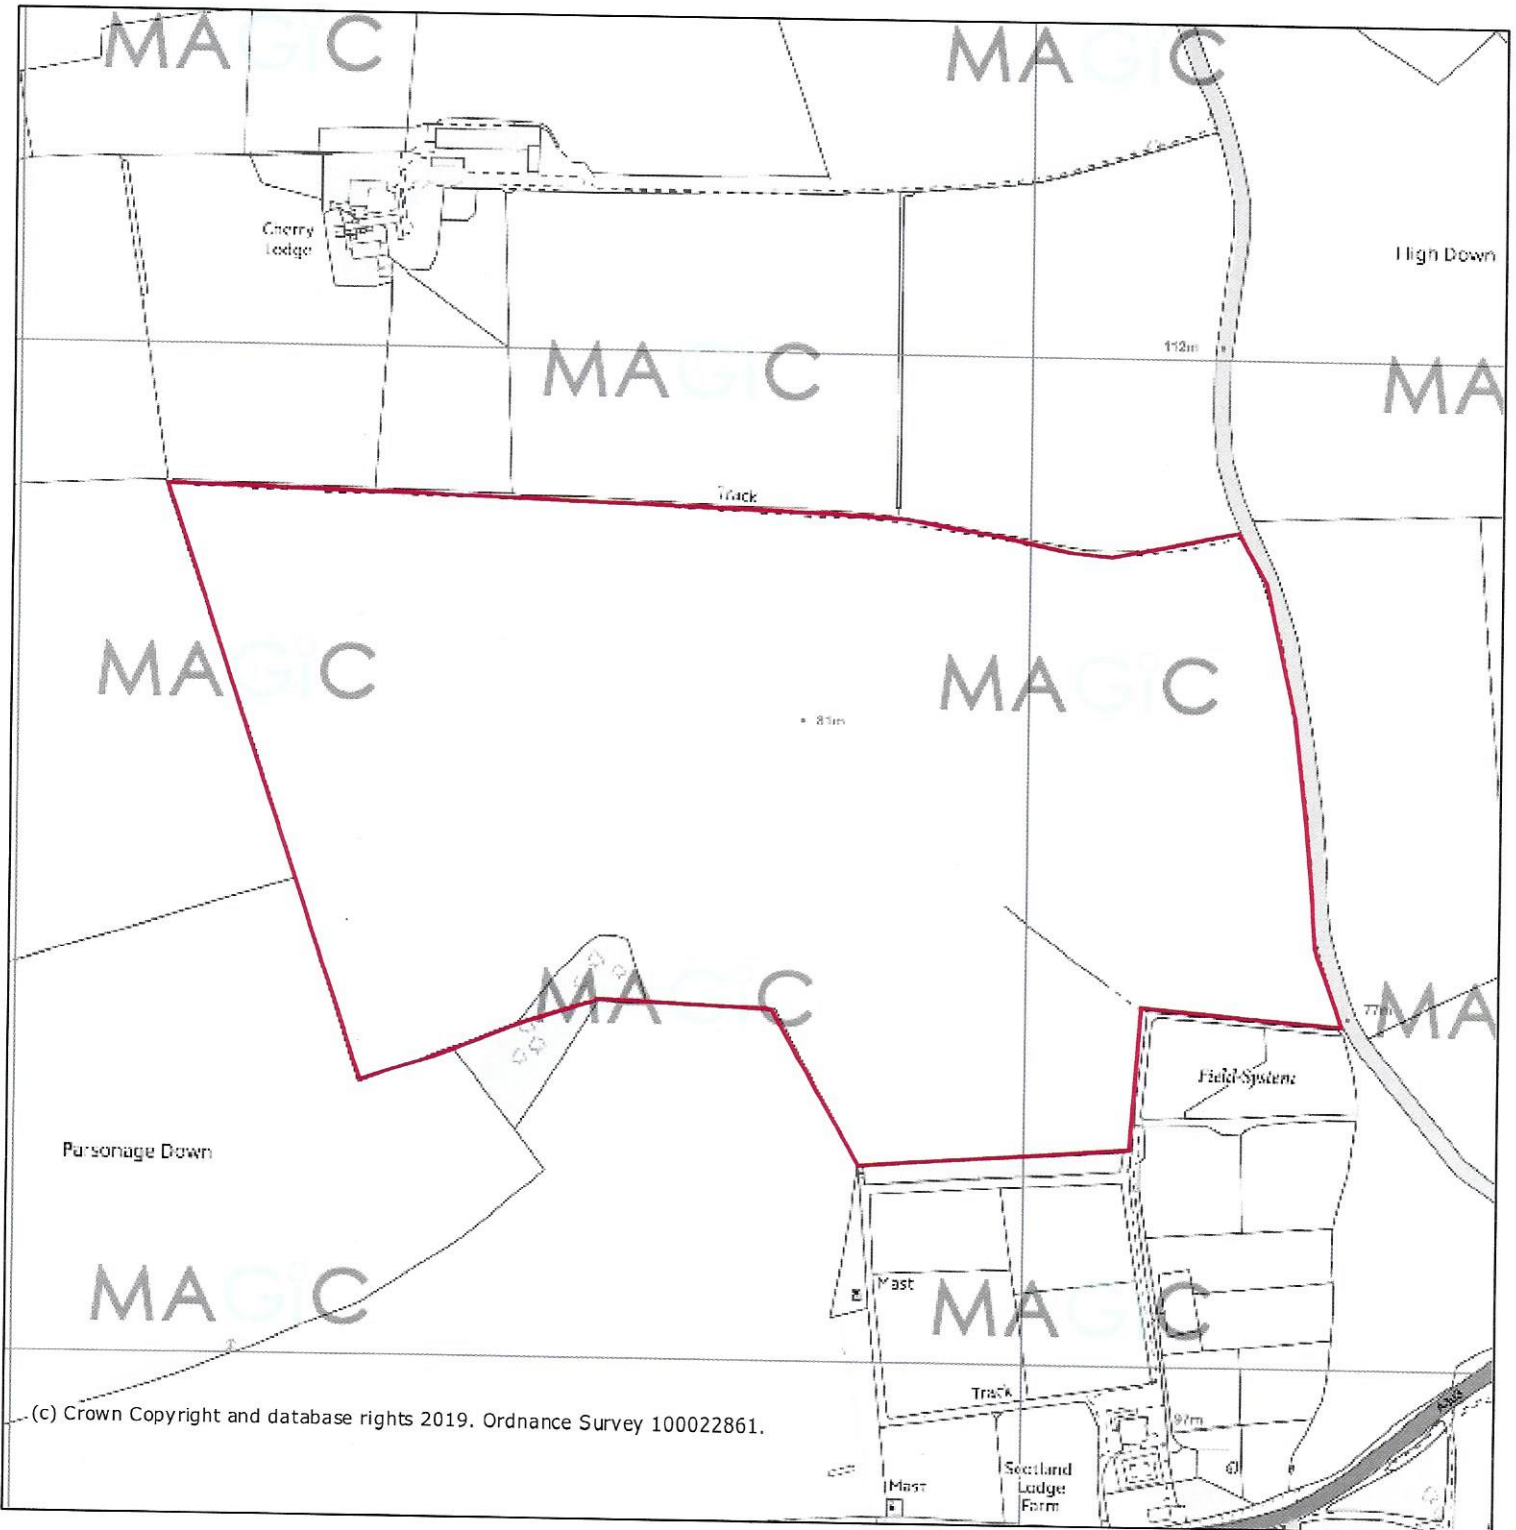

MAGiC LAND OWNED BY MR.S.MOORE

Projection = OSGB36

xmin = 405200

ymin = 140900

xmax = 408200

ymax = 142300

Map produced by MAGiC on 30 April, 2019.

Copyright resides with the data suppliers and the map must not be reproduced without their permission.

Some information in MAGiC is a snapshot of the information that is being maintained or continually updated by the originating organisation. Please refer to the metadata for details as information may be illustrative or representative rather than definitive at this stage.